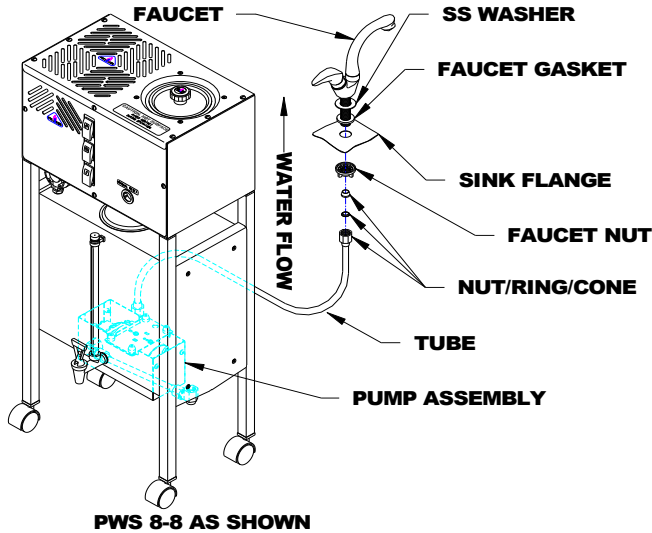

Precision Pump Kits

PWS APK-1 SHOWN

Add a pump kit to your water distiller to deliver the distiller water to your kitchen sink. Pump Kits contain: 1 - water pump; 1 - Chrome Pantry Faucet; 25 ft of Feed Line and all the fittings required. You can also tie into this line and deliver the distilled water to your fridge, ice maker, humidifier or anywhere else in your home. (Extra Fittings required) Please note: When pumping to several locations we recommend the aid of an Accumator Tank; this will increase the life of the pump.

MODEL	PWS APK-1	PWS APK-2	PWS APK-4
PART NUMBER	500007	500008	520004
VOLTAGE	120 VAC	120 VAC	240V
POWER	120W	120W	240W
FREQUENCY	60 Hz	60 Hz	50 / 60 Hz
AMPS	1.0	1.0	1.0
FITS MODELS:	PWS 8-8 / PWS 12-12 / PWS 12-20 (120V)	PWS 8-5 (120V)	PWS 45-75 208V / 220V / 240V