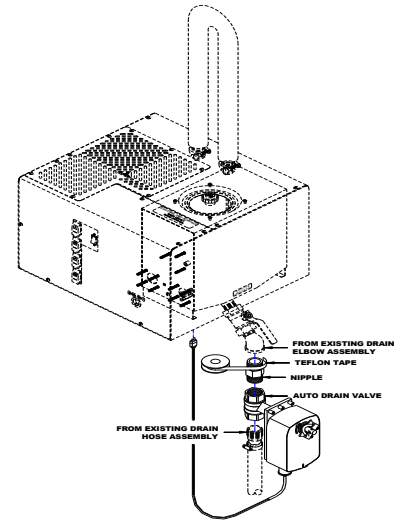

Precision Automatic Drain Kits

PWS AED-1

PWS AED-2

The Precision Auto Drain Kits will automatically drain the impurities out of the boiling chamber after each cycle is completed. This unit is designed to reduce the amount of mineral build up on the element, float and the inside walls of the boiling chamber, as the more often these impurities are removed, the less often manual cleaning of the boiling chamber will be required. This is especially true in hard water areas. This unit can be added at any time with very little assembly required.

MODEL	PWS AED-1	PWS AED-1	PWS AED-2
PART NUMBER	500006	500015	520003
VOLTAGE	120 VAC	240 VAC	240 VAC
POWER	3.4W	6.5W	6.5W
FREQUENCY	60 Hz	50/60 Hz	50/60 Hz
AMPS	0.03	0.03	0.03
FITS MODELS:	PWS 8-5 / PWS 8-8 / PWS 12-12 / PWS 12-20 (120V)	PWS 8-5 / PWS 8-8 / PWS 12-12 / PWS 12-20 (240V)	PWS 45-75 208V / 220V / 240V