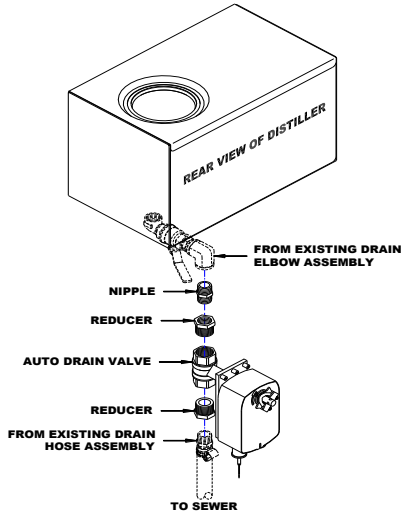

Precision Automatic Drain Kits

PWS AED-1

PWS AED-2

The Precision Auto Drain Kits will automatically drain the impurities out of the boiling chamber after each cycle is completed. This unit is designed to reduce the amount of mineral build up on the element, float and the inside walls of the boiling chamber, as the more often these impurities are removed, the less often manual cleaning of the boiling chamber will be required. This is especially true in hard water areas. This unit can be added at any time with very little assembly required.

MODEL	PWS AED-1	PWS AED-1	PWS AED-2
PART NUMBER	500006	500015	520003
VOLTAGE	120 VAC	240 VAC	240 VAC
POWER	3.4W	6.5W	6.5W
FREQUENCY	60 Hz	50/60 Hz	50/60 Hz
AMPS	0.03	0.03	0.03
FITS MODELS:	PWS 8-5 / PWS 8-8 / PWS 12-12 / PWS 12-20 (120V)	PWS 8-5 / PWS 8-8 / PWS 12-12 / PWS 12-20 (240V)	PWS 45-75 208V / 220V / 240V